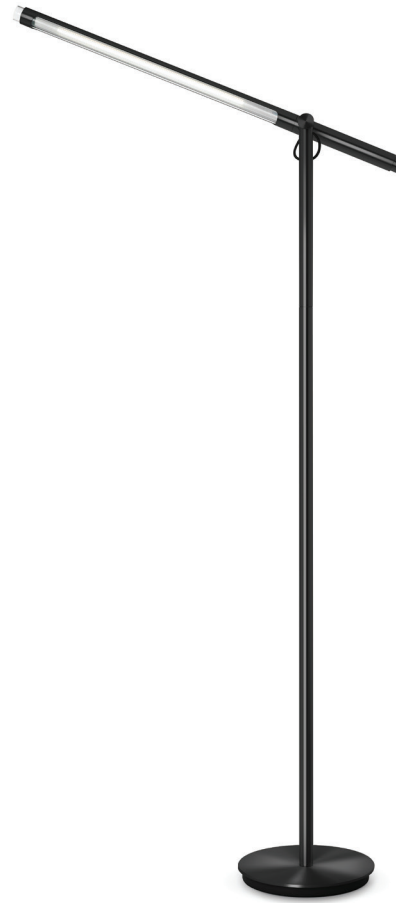

BRAZO FLOOR

DESCRIPTION

Brazo's precision machined aluminum construction allows for optimal task lighting control with 360° adjustability and 90° tilt. Brazo features a luminous and energy-efficient LED light source which can be dialed to any desired beam-spread and brightness depending on the task.

FIXTURE TYPE

Floor

LIGHT SOURCE

(108x) High output LED array

LIGHT CONTROL

Full range dim (rotary dimmer)

FEATURES

360° arm rotation

90° arm tilt

Calibrated light focus control

Height adjustable

Advanced LED array eliminates multiple shadows

Ships flat-packed

97% recyclable

SPECIFICATIONS

Voltage: 120-240V 50-60Hz

Power Consumption: 9W

Color temperature: 3000K

Luminosity: 450 Lumens

Luminaire efficacy: 50 Lumens/Watt

Color Rendition Index: 90+ CRI

Title 20 compliant

50K hour lifespan

Cable length: 8' (244cm)

Global multi-plug adapter available

CERTIFICATIONS

FINISHES

SILVER

BLACK

WHITE