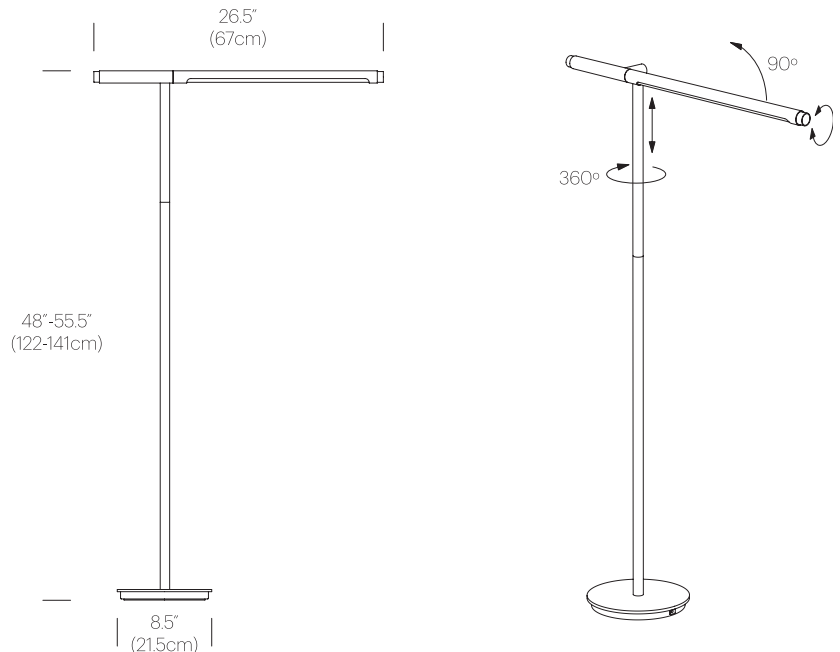

## DESCRIPTION

Brazo's precision machined aluminum construction allows for optimal task lighting control with 360° adjustability and 90° tilt. Brazo features a luminous and energy-efficient LED light source which can be dialed to any desired beam-spread and brightness depending on the task.

## DIMENSIONS

BRAZO FLOOR