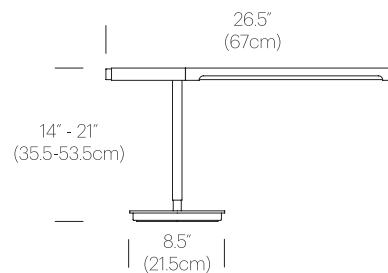

## DIMENSIONS

BRAZO TABLE

## PACKAGING WEIGHT AND DIMENSIONS

BRAZO TABLE:	14.2LBS	39" X 11" X 5"
	6.4KGS	99cm X 28cm X 13cm