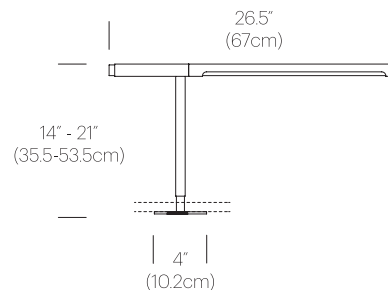

## DIMENSIONS

BRAZO TABLE

## PACKAGING WEIGHT AND DIMENSIONS

BRAZO TABLE:	14.2LBS	39" X 11" X 5"
	6.4KGS	99cm X 28cm X 13cm