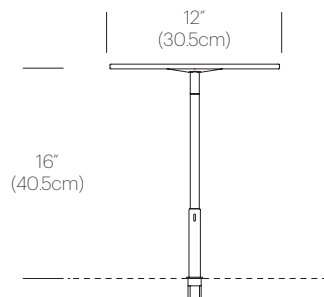

## PACKAGING WEIGHT AND DIMENSIONS

Circa Table :	8.45LBS	15" X 14" X 4"
	3.8KGS	38cm X 36cm X 10cm

## DIMENSIONS

CIRCA TABLE

CIRCA GROMMET

SURFACE MOUNT AVAILABLE FOR  
118" (3cm), 2" (5cm) AND 3" (7.5cm)  
WORKSURFACES