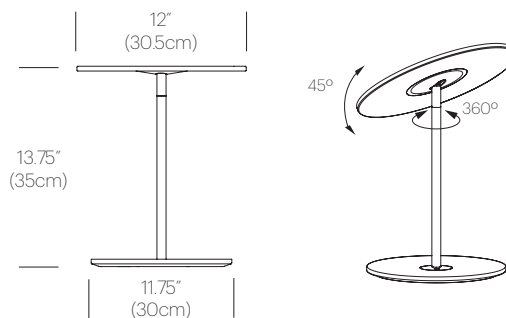

## DIMENSIONS

CIRCA TABLE

CIRCA GROMMET

SURFACE MOUNT AVAILABLE FOR  
118" (3cm), 2" (5cm) AND 3" (7.5cm)  
WORKSURFACES