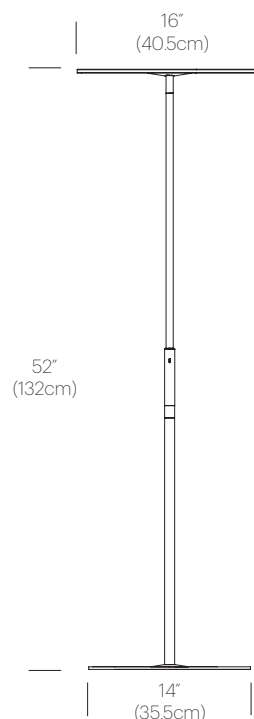

## PACKAGING WEIGHT AND DIMENSIONS

Circa Floor:	21.9LBS 29" X 18" X 3.5"
	9.9KGS 74cm X 46cm X 9cm

## DIMENSIONS

CIRCA FLOOR