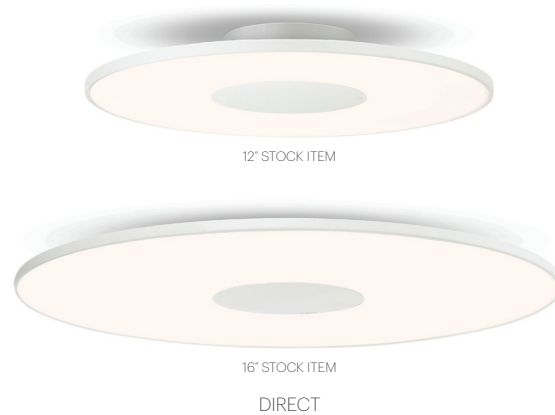

DESCRIPTION

Circa's revolutionary flat-panel LED light source combines seamless movement with warm and balanced illumination. Circa is available in a wide range of models to satisfy all residential, office and hospitality applications.

FIXTURE TYPE

Wall/Ceiling

LIGHT SOURCE

LED Flat-Panel

LIGHT CONTROL

Hard wired, dimmable
Compatible with TRIAC and ELV dimmers
0-10V dimming available upon request
Dali compatibility upon request

FEATURES

Ships flat-packed

SPECIFICATIONS

Voltage: 120 or 240V 50/60Hz
277V 50/60Hz available upon request
Power Consumption: 10.5W
Color temperature: 2700K
Luminosity: 12"(555Lm), 16"(740 Lm)
Luminaire efficacy: 53 Lumens/Watt (12),
70 Lumens/Watt (16)
Color Rendition Index: 90 CRI
Title 20 compliant
ADA compliant
50K hour lifespan

CERTIFICATIONS

PRODUCT CODES

Circa Flush Direct 12 Graphite:	Special order only
Circa Flush Direct 12 White:	CIRC FSH 12 WHT
Circa Flush Direct 16 Graphite:	Special order only
Circa Flush Direct 16 White:	CIRC FSH 16 WHT
Circa Flush Indirect 12 Graphite:	Special order only
Circa Flush Indirect 12 White:	Special order only
Circa Flush Indirect 16 Graphite:	Special order only
Circa Flush Indirect 16 White:	Special order only

PACKAGING WEIGHT AND DIMENSIONS

Circa Flush 12:	5.75LBS	15" X 14" X 4"
	2.6KGS	38cm X 36cm X 10cm
Circa Flush 16 :	9.05LBS	18.5" X 18" X 4"
	4.1KGS	47cm X 46cm X 10cm

NOTES

Custom requests can be considered on volume orders

FINISHES

DIMENSIONS

CIRCA FLUSH 12

CIRCA FLUSH 16