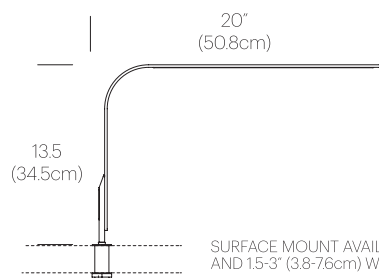

SPECIFICATIONS

- Voltage: 120-240V 50-60Hz
- Power consumption: 7W
- Color temperature: 3000K
- Luminosity: 325 Lumens
- Luminaire efficacy: 46 Lumens/Watt
- Color Rendition Index: 90+ CRI
- 50K Hour lifespan
- Cable length: 10' (304cm)
- Global multi-plug adapter available

CERTIFICATIONS

FINISHES

WHITE/
SILVER INSERT

WHITE/
WALNUT INSERT

BLACK/
BLACK INSERT

BLACK/
WALNUT INSERT

DIMENSIONS

LIM 360 TABLE

LIM 360 SURFACE MOUNT

SURFACE MOUNT AVAILABLE FOR 25-15" (6-3.8cm)
AND 1.5-3" (3.8-7.6cm) WORKSURFACES

PRODUCT CODES

LIM 360 White/Silver:	LIM 360 WHT/SLV OPT
LIM 360 White/Walnut:	LIM 360 WHT/WAL OPT
LIM 360 Black/Black:	LIM 360 BLK/BLK OPT
LIM 360 Black/Walnut:	LIM 360 BLK/WAL OPT
LIM 360 Surface Mount:	Special Order only

PACKAGING WEIGHT AND DIMENSIONS

LIM360:	4.9LBS	25.5" X 10" X 2.5"
	2.2KGS	65cm X 25cm X 6cm

NOTES

Occupancy sensor model available upon request

120 **Pablo**

AVAILABLE GLOBALLY