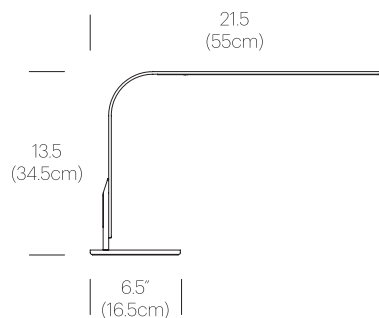

SPECIFICATIONS

- Voltage: 120-240V 50-60Hz
- Power consumption: 7W
- Color temperature: 3000K
- Luminosity: 325 Lumens
- Luminaire efficacy: 46 Lumens/Watt
- Color Rendition Index: 90+ CRI
- 50K Hour lifespan
- Cable length: 10' (304cm)
- Global multi-plug adapter available

CERTIFICATIONS

FINISHES

WHITE/
SILVER INSERT

WHITE/
WALNUT INSERT

BLACK/
BLACK INSERT

BLACK/
WALNUT INSERT

DIMENSIONS

LIM 360 TABLE

LIM 360 SURFACE MOUNT

SURFACE MOUNT AVAILABLE FOR 25-15" (6-3.8cm)
AND 1.5-3" (3.8-7.6cm) WORKSURFACES

PRODUCT CODES

LIM 360 White/Silver:	LIM 360 WHT/SLV OPT
LIM 360 White/Walnut:	LIM 360 WHT/WAL OPT
LIM 360 Black/Black:	LIM 360 BLK/BLK OPT
LIM 360 Black/Walnut:	LIM 360 BLK/WAL OPT
LIM 360 Surface Mount:	Special Order only

PACKAGING WEIGHT AND DIMENSIONS

LIM360:	4.9LBS	25.5" X 10" X 2.5"
	2.2KGS	65cm X 25cm X 6cm

NOTES

Occupancy sensor model available upon request

120 **Pablo**

AVAILABLE GLOBALLY