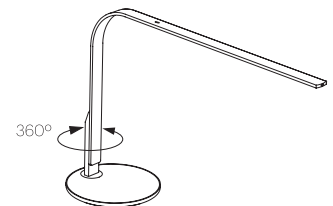

FIXTURE TYPE

Table

LIGHT SOURCE

(91x) High-output LED array

LIGHT CONTROL

Full range dim control 100%-10% (optical switch)

FEATURES

- 360° arm rotation
- Advanced LED array eliminates multiple shadow
- USB-A charging port
- Ships flat-packed
- Removable insert
- OCC model available upon request

CERTIFICATIONS

FINISHES

WHITE/
SILVER INSERT

WHITE/
WALNUT INSERT

BLACK/
BLACK INSERT

BLACK/
WALNUT INSERT

DIMENSIONS

LIM 360 TABLE

LIM 360 SURFACE MOUNT

SURFACE MOUNT AVAILABLE FOR 25-15" (6-3.8cm)
AND 1.5-3" (3.8-7.6cm) WORKSURFACES

PRODUCT CODES

LIM 360 White/Silver:	LIM 360 WHT/SLV OPT
LIM 360 White/Walnut:	LIM 360 WHT/WAL OPT
LIM 360 Black/Black:	LIM 360 BLK/BLK OPT
LIM 360 Black/Walnut:	LIM 360 BLK/WAL OPT
LIM 360 Surface Mount:	Special Order only

PACKAGING WEIGHT AND DIMENSIONS

LIM360:	4.9LBS	25.5" X 10" X 2.5"
	2.2KGS	65cm X 25cm X 6cm

NOTES

Occupancy sensor model available upon request

120 **Pablo**

AVAILABLE GLOBALLY