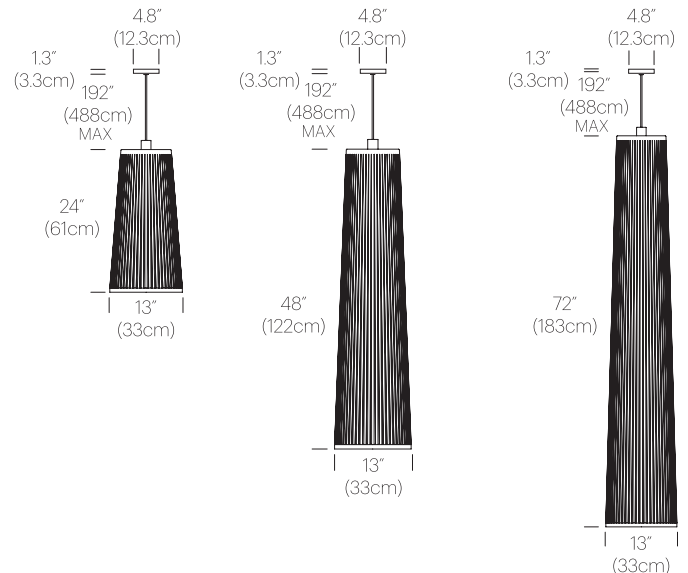

DIMENSIONS

SOLIS 24

SOLIS 48

SOLIS 72

PRODUCT CODES

Solis 24 (White):	SOLI 24 WHT
Solis 24 (Black):	SOLI 24 BLK
Solis 24 (Silver):	SOLI 24 SLV
Solis 48 (White):	SOLI 48 WHT
Solis 48 (Black):	SOLI 48 BLK
Solis 48 (Silver):	SOLI 48 SLV
Solis 72 (White):	SOLI 72 WHT
Solis 72 (Black):	SOLI 72 BLK
Solis 72 (Silver):	SOLI 72 SLV
Solis Wall Plate Cover:	SOLI WALL HW CVR

PACKAGING WEIGHT AND DIMENSIONS

Solis 24/48/72:	8.6LBS	14.5" X 13.5" X 8.5"
	3.9KGS	37cm X 34cm X 22cm

NOTES

Custom requests can be considered on volume orders