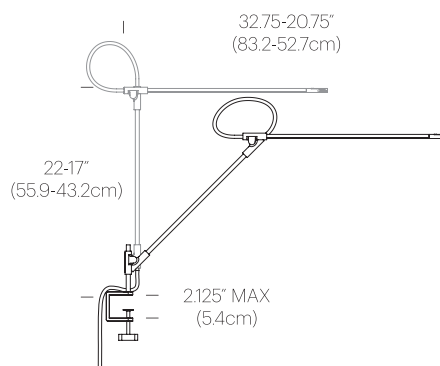

DIMENSIONS

SUPERLIGHT TABLE

SUPERLIGHT WALL

SUPERLIGHT CLAMP

SUPERLIGHT GROMMET

PRODUCT CODES

Superlight Table (White):	SUPE TBL WHT
Superlight Table (Black):	SUPE TBL BLK
Superlight Clamp (White):	SUPE CLP WHT
Superlight Clamp (Black):	SUPE CLP BLK
Superlight Grommet (White):	SUPE GROM WHT
Superlight Grommet (Black):	SUPE GROM BLK
Superlight Wall (White):	SUPE WALL WHT
Superlight Wall (Black):	SUPE WALL BLK

PACKAGING WEIGHT AND DIMENSIONS

Superlight Table:	8.3LBS	28" X 9" X 3.5"
	3.7KGS	71cm X 23cm X 9cm

NOTES

Custom requests can be considered on volume orders

SUPERLIGHT FLOOR

DESCRIPTION

Superlight balances the demands of both workplace and home with a combination of minimal form and maximal function. Superlight is a task light reduced to its essence. A gestural line in space resulting in a precise yet playful structure defying gravity with an appearance of near weightlessness. Superlight achieves fluid, sweeping movement in every direction with a full 3-axis range of motion providing warm, glare-free LED light exactly where you need it. Superlight is available as a desk, floor, wall, clamp or grommet mounted fixture.