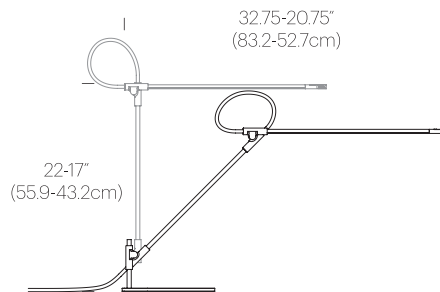

Luminosity: 700 Lumens

Luminaire efficacy: 81 Lumens/watt

Color rendition index: 90+ CRI

50K hour lifespan

Cable length: 9' (274cm)

Global multi-plug adapter available

Title 20 compliant

Patent pending

DIMENSIONS

SUPERLIGHT TABLE

SUPERLIGHT WALL

SUPERLIGHT CLAMP

SUPERLIGHT GROMMET

PRODUCT CODES

Superlight Table (White):	SUPE TBL WHT
Superlight Table (Black):	SUPE TBL BLK
Superlight Clamp (White):	SUPE CLP WHT
Superlight Clamp (Black):	SUPE CLP BLK
Superlight Grommet (White):	SUPE GROM WHT
Superlight Grommet (Black):	SUPE GROM BLK
Superlight Wall (White):	SUPE WALL WHT
Superlight Wall (Black):	SUPE WALL BLK

PACKAGING WEIGHT AND DIMENSIONS

Superlight Table:	8.3LBS	28" X 9" X 3.5"
	3.7KGS	71cm X 23cm X 9cm

NOTES

Custom requests can be considered on volume orders

SUPERLIGHT FLOOR

DESCRIPTION

Superlight balances the demands of both workplace and home with a combination of minimal form and maximal function. Superlight is a task light reduced to its essence. A gestural line in space resulting in a precise yet playful structure defying gravity with an appearance of near weightlessness. Superlight achieves fluid, sweeping movement in every direction with a full 3-axis range of motion providing warm, glare-free LED light exactly where you need it. Superlight is available as a desk, floor, wall, clamp or grommet mounted fixture.