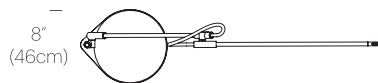

DIMENSIONS

SUPERLIGHT TABLE

SUPERLIGHT WALL