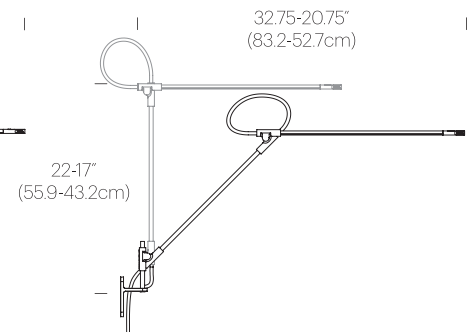

Luminosity: 700 Lumens

Luminaire efficacy: 81 Lumens/watt

Color rendition index: 90+ CRI

50K hour lifespan

Cable length: 9' (274cm)

Global multi-plug adapter available

Title 20 compliant

Patent pending

DIMENSIONS

SUPERLIGHT TABLE

SUPERLIGHT WALL

SUPERLIGHT CLAMP

SUPERLIGHT GROMMET

PRODUCT CODES

Superlight Table (White):	SUPE TBL WHT
Superlight Table (Black):	SUPE TBL BLK
Superlight Clamp (White):	SUPE CLP WHT
Superlight Clamp (Black):	SUPE CLP BLK
Superlight Grommet (White):	SUPE GROM WHT
Superlight Grommet (Black):	SUPE GROM BLK
Superlight Wall (White):	SUPE WALL WHT
Superlight Wall (Black):	SUPE WALL BLK

PACKAGING WEIGHT AND DIMENSIONS

Superlight Table:	8.3LBS	28" X 9" X 3.5"
	3.7KGS	71cm X 23cm X 9cm

NOTES

Custom requests can be considered on volume orders

SUPERLIGHT FLOOR

DESCRIPTION

Superlight balances the demands of both workplace and home with a combination of minimal form and maximal function. Superlight is a task light reduced to its essence. A gestural line in space resulting in a precise yet playful structure defying gravity with an appearance of near weightlessness. Superlight achieves fluid, sweeping movement in every direction with a full 3-axis range of motion providing warm, glare-free LED light exactly where you need it. Superlight is available as a desk, floor, wall, clamp or grommet mounted fixture.