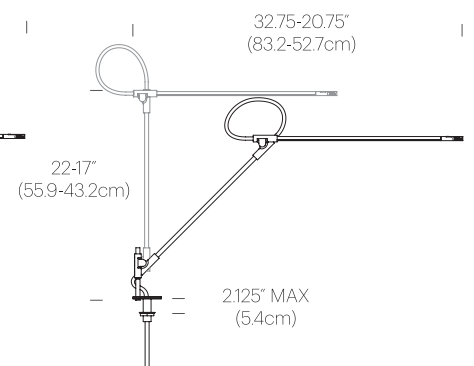

DIMENSIONS

SUPERLIGHT TABLE

SUPERLIGHT WALL

SUPERLIGHT CLAMP

SUPERLIGHT GROMMET

PRODUCT CODES

Superlight Table (White):	SUPE TBL WHT
Superlight Table (Black):	SUPE TBL BLK
Superlight Clamp (White):	SUPE CLP WHT
Superlight Clamp (Black):	SUPE CLP BLK
Superlight Grommet (White):	SUPE GROM WHT
Superlight Grommet (Black):	SUPE GROM BLK
Superlight Wall (White):	SUPE WALL WHT
Superlight Wall (Black):	SUPE WALL BLK

PACKAGING WEIGHT AND DIMENSIONS

Superlight Table:	8.3LBS	28" X 9" X 3.5"
	3.7KGS	71cm X 23cm X 9cm

NOTES

Custom requests can be considered on volume orders

SUPERLIGHT FLOOR

DESCRIPTION

Superlight balances the demands of both workplace and home with a combination of minimal form and maximal function. Superlight is a task light reduced to its essence. A gestural line in space resulting in a precise yet playful structure defying gravity with an appearance of near weightlessness. Superlight achieves fluid, sweeping movement in every direction with a full 3-axis range of motion providing warm, glare-free LED light exactly where you need it. Superlight is available as a desk, floor, wall, clamp or grommet mounted fixture.