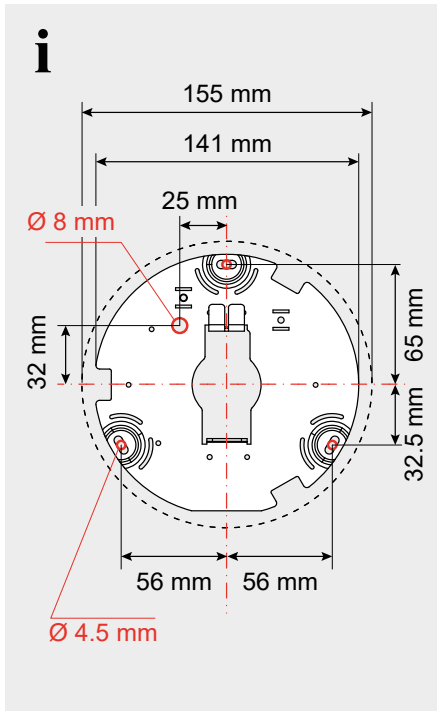

Artemide®

STELLAR NEBULA 16

design
BIG

i

1

2

6a

6b