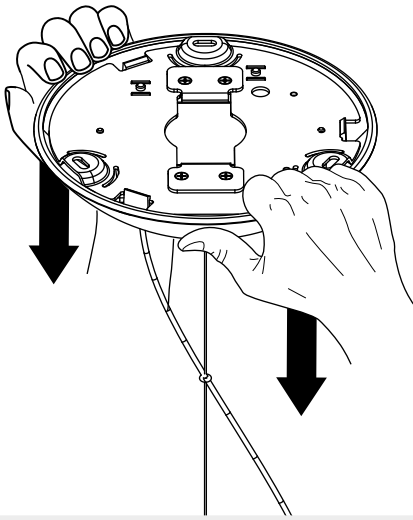

Artemide®

STELLAR NEBULA 16

design
BIG

i

1

2

6a

6b