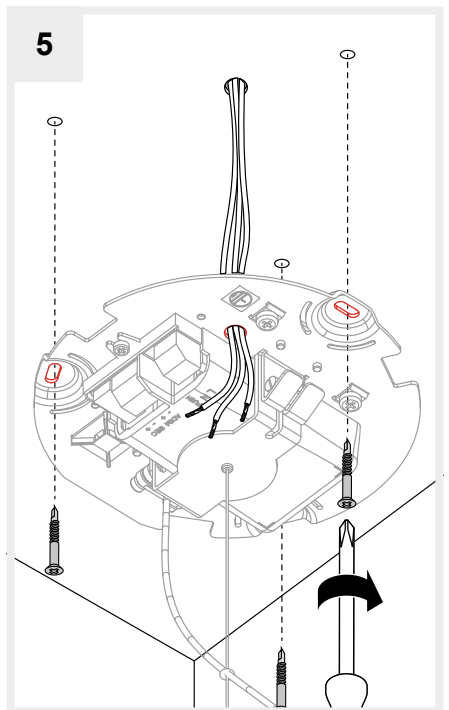

Artemide®

STELLAR NEBULA 16

design
BIG

i

1

2

6a

6b