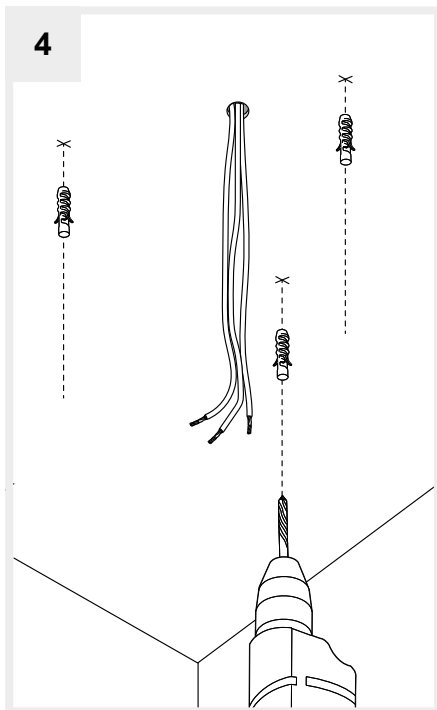

Artemide®

STELLAR NEBULA 16

design
BIG

i

1

2

6a

6b