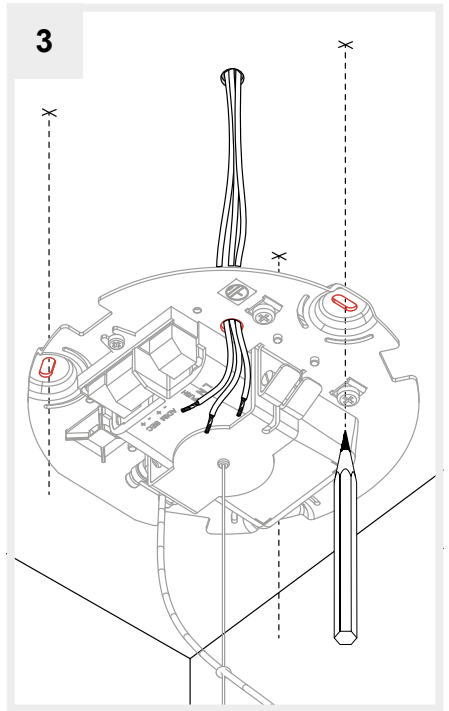

Artemide®

STELLAR NEBULA 16

design
BIG

i

1

2

6a

6b