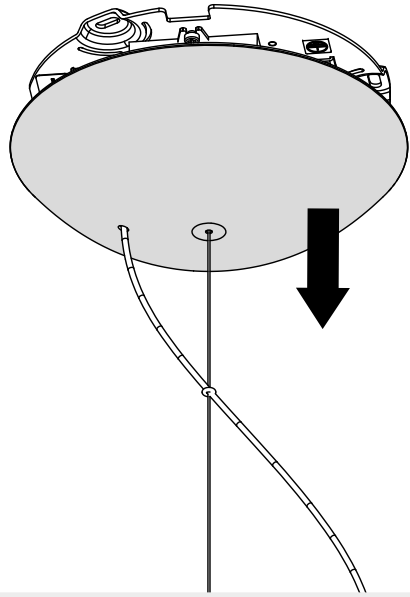

Artemide®

STELLAR NEBULA 16

design
BIG

i

1

2

6a

6b