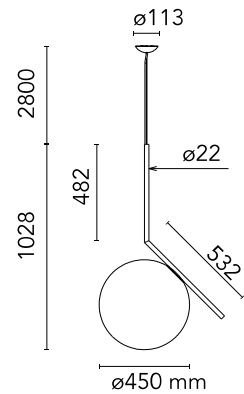

FLOS

F3151059 Brass

IC Lights S3 NEW

Designed by Michael Anastassiades, 2024

LED retrofit - 205W

Suspension lamp providing diffused light. Frame in brass or Gold plate 24 carat. Blown glass opal diffuser.

Are you a professional and your project needs consulting and support?

[BOOK AN APPOINTMENT](#)

Main specifications

EAN	8059607067284
Mounting	Suspension
Environments	Indoor dry location
Light Source Type	Bulb
Lamp category	LED retrofit
Lamp holders	E27
Ilcos	HSGS
Bulb finish	Opal
Number of heads	1
Power (W)	205

Physical

Colour	Brass
Cord length (mm)	2800
Canopy dimension (mm)	36
Canopy width (mm)	113
Net weight (kg)	7
Package volume (m3)	0.25
IP internal	20

Download

Mounting instructions [↓ PDF](#)

Photometric Files