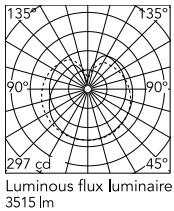

Physical

Colour	Brass
Cord length (mm)	2800
Canopy dimension (mm)	36
Canopy width (mm)	113
Net weight (kg)	7
Package volume (m3)	0.25
IP internal	20

Download

Mounting instructions [↓ PDF](#)

Photometric Files

LDT / IES [↓ ZIP](#)

Technical Drawings

2D [↓ ZIP](#)

3D [↓ ZIP](#)

Schematic light drawing

Photometric

Lighting type	Indirect, Direct
Light distribution	Asymmetric

Electrical